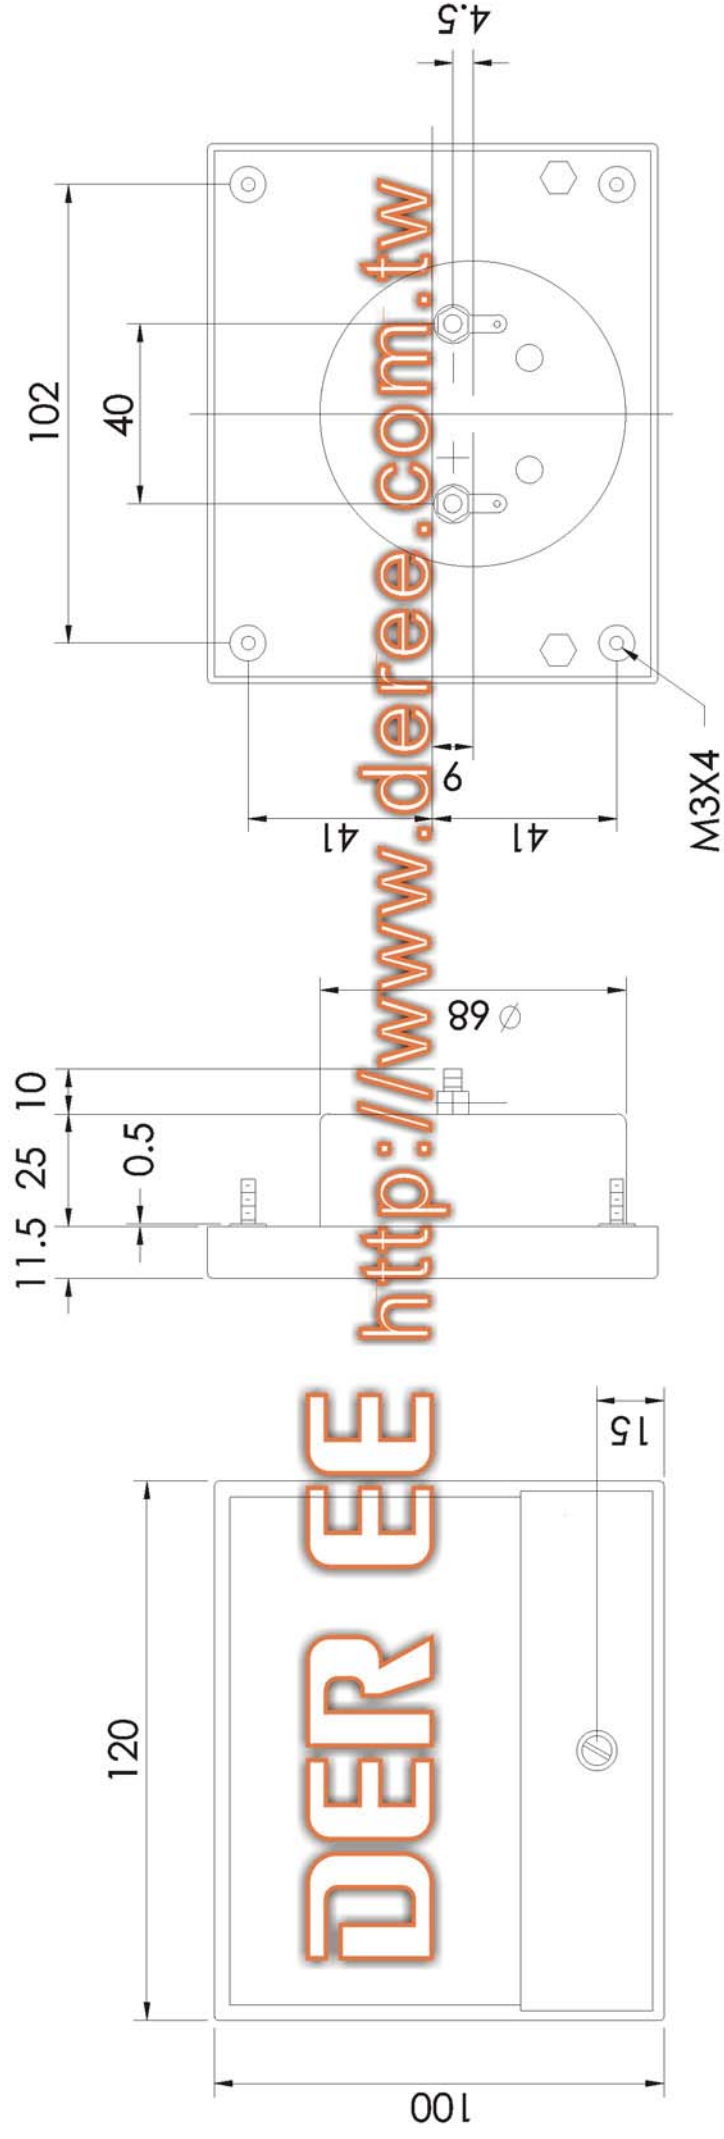

DER EE[®]

PANEL TYPE

Model : DE-120

Unit: mm
Dimensions subject to change without notice