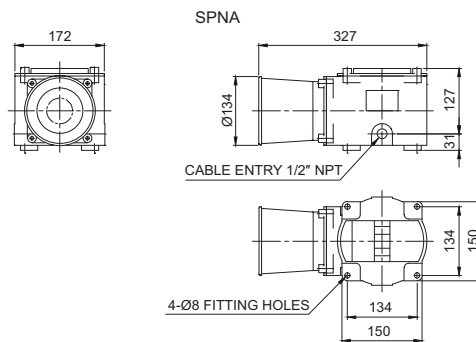

- Explosion proof electric horn
- Various sound tones can be selected ; warning sound, alarm, melody
- Aluminum housing provides excellent durability
- Equipped terminal box for power line wiring in housing
- Sound volume : Max 118dB at 1m(Volume adjustable)
- Standard housing color : MUNSELL No. 7.5BG 7/2
- Cable entry : 1/2" NPT
- Materials : Housing-Al, Protection cage-SUS316L
- Certificates : IECEx, ATEX, NEPSI, KIMM, KOSHA, ABS, CCS, KR
- Protection rating :
 - IECEx - Ex d IIC T6 Gb, IP66
 - ATEX - Ex II 2G Ex d IIC T6, IP66
 - NEPSI, KIMM, KOSHA - Ex d IIC T6, IP66
- Ambient operating temperature : $-40^{\circ}\text{C} \leq T_{\text{amb}} \leq +60^{\circ}\text{C}$

Specifications

Model number	Voltage	Current	Sound Pattern and Volume	Certificate	Weight
SPNA	DC12V	2.211A	<ul style="list-style-type: none"> WS-5 Warning sounds : 118dB WP-5 Special warning sounds : 118dB WM-5 Melodies : 118dB WA-5 Alarms : 115dB WV-5 Customizable voices : 113dB 		6.09kg
	DC24V	1.022A			6.09kg
	AC110V	0.226A			6.44kg
	AC220V	0.113A			6.44kg

* Please refer to page 22 for detailed information about selectable sound patterns.

Technical Diagram

(Units : mm)

Customization

- Built-in explosion proof cable gland type
- 2 way cable entries
- Customized cable entry (3/4" NPT, M20×1.5, M25×1.5) available
- ATEX compliant products
- IECEx compliant products