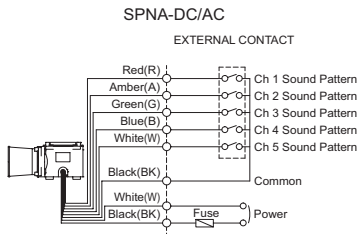

SPNA

Explosion Proof Electric Horn

SPNA

Sound Selection Instructions and Wiring

- Standard type : Select using the switch inside of the unit. When you turn on the dip switch for each channel, designated sound is being played.

- Customization : External contact(LC)
- In case of select sound between external contact and transistors, sound line is threading as customization when product released(LC).

SPNA Max 118dB Explosion Proof Electric Horn

- Explosion proof electric horn
- Various sound tones can be selected ; warning sound, alarm, melody
- Aluminum housing provides excellent durability
- Equipped terminal box for power line wiring in housing
- Sound volume : Max 118dB at 1m(Volume adjustable)
- Standard housing color : MUNSELL No. 7.5BG 7/2
- Cable entry : 1/2" NPT
- Materials : Housing-Al, Protection cage-SUS316L
- Certificates : IECEx, ATEX, NEPSI, KIMM, KOSHA, ABS, CCS, KR
- Protection rating :
 - IECEx - Ex d IIC T6 Gb, IP66
 - ATEX - Ex II 2G Ex d IIC T6, IP66
 - NEPSI, KIMM, KOSHA - Ex d IIC T6, IP66
- Ambient operating temperature : $-40^{\circ}\text{C} \leq T_{\text{amb}} \leq +60^{\circ}\text{C}$

* Please refer to page 22 for detailed information about selectable sound patterns.

Technical Diagram

(Units : mm)

Customization

- Built-in explosion proof cable gland type
- 2 way cable entries
- Customized cable entry (3/4" NPT, M20×1.5, M25×1.5) available
- ATEX compliant products
- IECEx compliant products