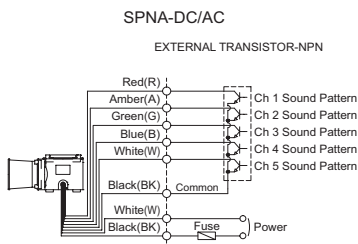

SPNA

Explosion Proof Electric Horn

SPNA

Sound Selection Instructions and Wiring

- Standard type : Select using the switch inside of the unit. When you turn on the dip switch for each channel, designated sound is being played.

- Customization : External contact(LC)
- In case of select sound between external contact and transistors, sound line is threading as customization when product released(LC).

SPNA Max 118dB Explosion Proof Electric Horn

- Explosion proof electric horn
- Various sound tones can be selected ; warning sound, alarm, melody
- Aluminum housing provides excellent durability
- Equipped terminal box for power line wiring in housing
- Sound volume : Max 118dB at 1m(Volume adjustable)
- Standard housing color : MUNSELL No. 7.5BG 7/2
- Cable entry : 1/2" NPT
- Materials : Housing-Al, Protection cage-SUS316L
- Certificates : IECEx, ATEX, NEPSI, KIMM, KOSHA, ABS, CCS, KR
- Protection rating :
 - IECEx - Ex d IIC T6 Gb, IP66
 - ATEX - Ex II 2G Ex d IIC T6, IP66
 - NEPSI, KIMM, KOSHA - Ex d IIC T6, IP66
- Ambient operating temperature : $-40^{\circ}\text{C} \leq T_{\text{amb}} \leq +60^{\circ}\text{C}$

* Please refer to page 22 for detailed information about selectable sound patterns.

Technical Diagram

(Units : mm)

Customization

- Built-in explosion proof cable gland type
- 2 way cable entries
- Customized cable entry (3/4" NPT, M20×1.5, M25×1.5) available
- ATEX compliant products
- IECEx compliant products