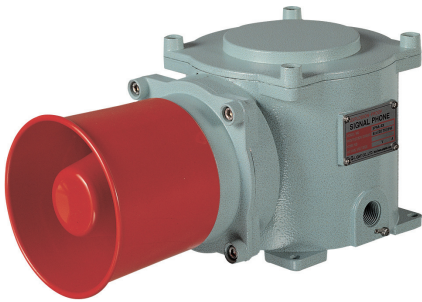

SPNA

Explosion Proof Electric Horn

SPNA

Sound Selection Instructions and Wiring

- Standard type : Select using the switch inside of the unit. When you turn on the dip switch for each channel, designated sound is being played.

- Customization : External contact(LC)
- In case of select sound between external contact and transistors, sound line is threading as customization when product released(LC).

SPNA Max 118dB Explosion Proof Electric Horn

- Explosion proof electric horn
- Various sound tones can be selected ; warning sound, alarm, melody
- Aluminum housing provides excellent durability
- Equipped terminal box for power line wiring in housing
- Sound volume : Max 118dB at 1m(Volume adjustable)
- Standard housing color : MUNSELL No. 7.5BG 7/2
- Cable entry : 1/2" NPT
- Materials : Housing-Al, Protection cage-SUS316L
- Certificates : IECEx, ATEX, NEPSI, KIMM, KOSHA, ABS, CCS, KR
- Protection rating :
 - IECEx - Ex d IIC T6 Gb, IP66
 - ATEX - Ex II 2G Ex d IIC T6, IP66
 - NEPSI, KIMM, KOSHA - Ex d IIC T6, IP66
- Ambient operating temperature : $-40^{\circ}\text{C} \leq T_{\text{amb}} \leq +60^{\circ}\text{C}$

Specifications

Model number	Voltage	Current	Sound Pattern and Volume	Certificate	Weight
SPNA	DC12V	2.211A	<ul style="list-style-type: none"> WS-5 Warning sounds : 118dB WP-5 Special warning sounds : 118dB WM-5 Melodies : 118dB WA-5 Alarms : 115dB WV-5 Customizable voices : 113dB 		6.09kg
	DC24V	1.022A			6.09kg
	AC110V	0.226A			6.44kg
	AC220V	0.113A			6.44kg