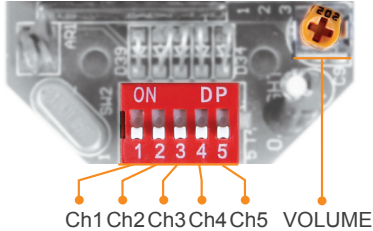

SPNA

Explosion Proof Electric Horn

SPNA

Sound Selection Instructions and Wiring

- Standard type : Select using the switch inside of the unit. When you turn on the dip switch for each channel, designated sound is being played.

- Customization : External contact(LC)
- In case of select sound between external contact and transistors, sound line is threading as customization when product released(LC).

SPNA Max 118dB Explosion Proof Electric Horn

- Explosion proof electric horn
- Various sound tones can be selected ; warning sound, alarm, melody
- Aluminum housing provides excellent durability
- Equipped terminal box for power line wiring in housing
- Sound volume : Max 118dB at 1m(Volume adjustable)
- Standard housing color : MUNSELL No. 7.5BG 7/2
- Cable entry : 1/2" NPT
- Materials : Housing-Al, Protection cage-SUS316L
- Certificates : IECEx, ATEX, NEPSI, KIMM, KOSHA, ABS, CCS, KR
- Protection rating :
 - IECEx - Ex d IIC T6 Gb, IP66
 - ATEX - Ex II 2G Ex d IIC T6, IP66
 - NEPSI, KIMM, KOSHA - Ex d IIC T6, IP66
- Ambient operating temperature : $-40^{\circ}\text{C} \leq T_{\text{amb}} \leq +60^{\circ}\text{C}$

* Please refer to page 22 for detailed information about selectable sound patterns.

Technical Diagram

(Units : mm)

Customization

- Built-in explosion proof cable gland type
- 2 way cable entries
- Customized cable entry (3/4" NPT, M20×1.5, M25×1.5) available
- ATEX compliant products
- IECEx compliant products