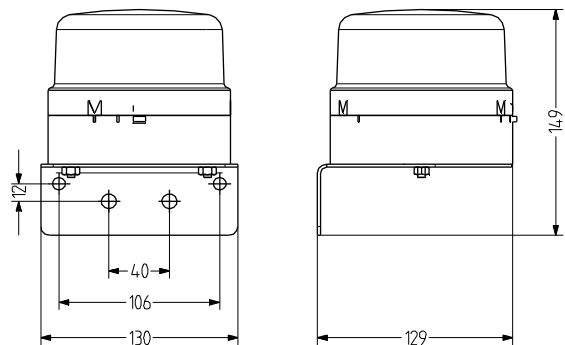

BLG LED flashing beacon

- Ø 120 mm LED flashing beacon
- Good signalling effect from 48 LEDs
- High degree of protection IP 65
- Optional mounting bracket for vertical mounting
- Bayonet locking system with push button
- For general applications
- Attractive price/performance ratio

TECHNICAL DATA

Housing	Ø 120 mm, ABS black (RAL 9005) or grey (RAL 7035)
Lens	Polycarbonate, ribbed inside orange, red, clear, blue, green or yellow
Type of mounting	horizontal or vertical (with bracket)
Cable entry	bottom: Grommet 5-10 mm
Connection technology	Terminal 2,5 mm ²
Leakage current	0,003 A (PLC-suitable)
Beacon type	LED flashing beacon