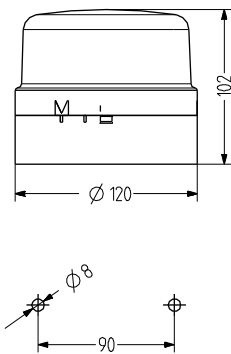

BLG LED flashing beacon

- Ø 120 mm LED flashing beacon
- Good signalling effect from 48 LEDs
- High degree of protection IP 65
- Optional mounting bracket for vertical mounting
- Bayonet locking system with push button
- For general applications
- Attractive price/performance ratio

TECHNICAL DATA

Housing	Ø 120 mm, ABS black (RAL 9005) or grey (RAL 7035)
Lens	Polycarbonate, ribbed inside orange, red, clear, blue, green or yellow
Type of mounting	horizontal or vertical (with bracket)
Cable entry	bottom: Grommet 5-10 mm
Connection technology	Terminal 2,5 mm ²
Leakage current	0,003 A (PLC-suitable)
Beacon type	LED flashing beacon