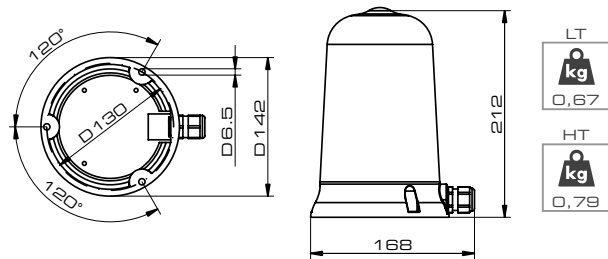

DIN ISO B Base  
(3 holes over 130mm diameter)

M20 Cable gland

12/24V ACDC | 90/240V AC

CARREL-ELECTRADE LIMITED