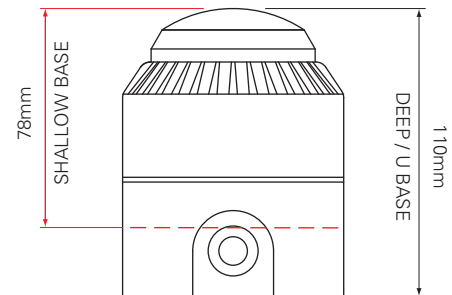

Features

- Low current – LED technology
- Single installation point
- 32 tones (user Selectable)
- Two stage alarm

Benefits

- Reduced current consumption vs. Xenon alternative
- Beacon and high output sounder in one package
- Fire approved and general signalling tone options
- Alert and alarm function

Reference

ROLPX/SB/RL/R/S
ROLPX/SB/RL/R/D
ROLPX/SB/RL/R/U

Catalogue No.

8210119FULL-0001
8210130FULL-0002
8210121FULL-0003

Description

RoLP Maxi Sounder Beacon, Red Lens, Red Body, Shallow base
RoLP Maxi Sounder Beacon, Red Lens, Red Body, Deep base
RoLP Maxi Sounder Beacon, Red Lens, Red Body, U Base