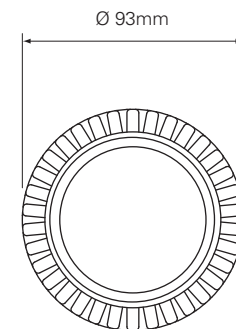

Features

- Low current – LED technology
- Single installation point
- 32 tones (user Selectable)
- Two stage alarm

Benefits

- Reduced current consumption vs. Xenon alternative
- Beacon and high output sounder in one package
- Fire approved and general signalling tone options
- Alert and alarm function

Reference

ROLPX/SB/RL/R/S
ROLPX/SB/RL/R/D
ROLPX/SB/RL/R/U

Catalogue No.

8210119FULL-0001
8210130FULL-0002
8210121FULL-0003

Description

RoLP Maxi Sounder Beacon, Red Lens, Red Body, Shallow base
RoLP Maxi Sounder Beacon, Red Lens, Red Body, Deep base
RoLP Maxi Sounder Beacon, Red Lens, Red Body, U Base